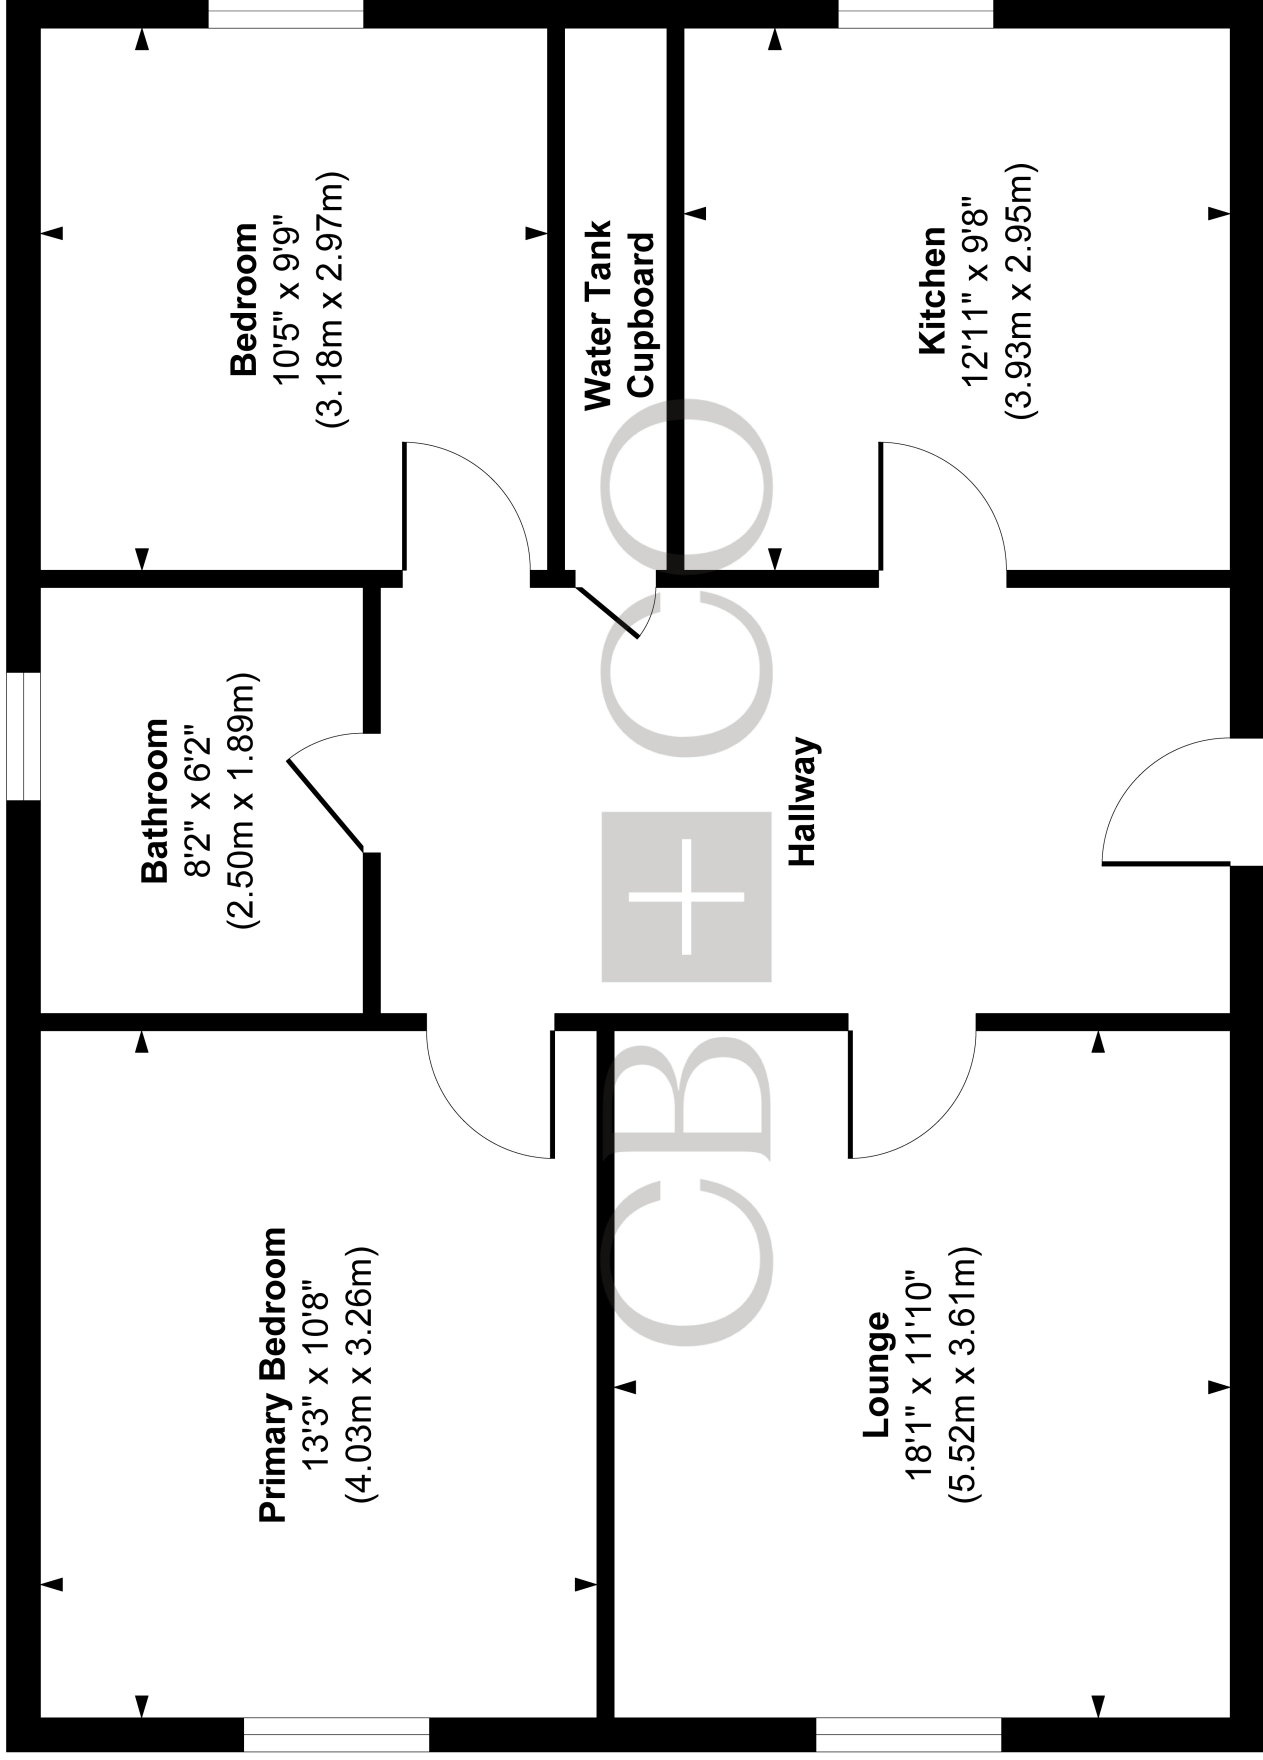

Littleover House, 451 Burton Road, Littleover, Derby

Floor Plan

Approx. Gross Internal Floor Area 743 sq. ft / 69.07 sq. m

Illustration for identification purposes only, measurements are approximate, not to scale.